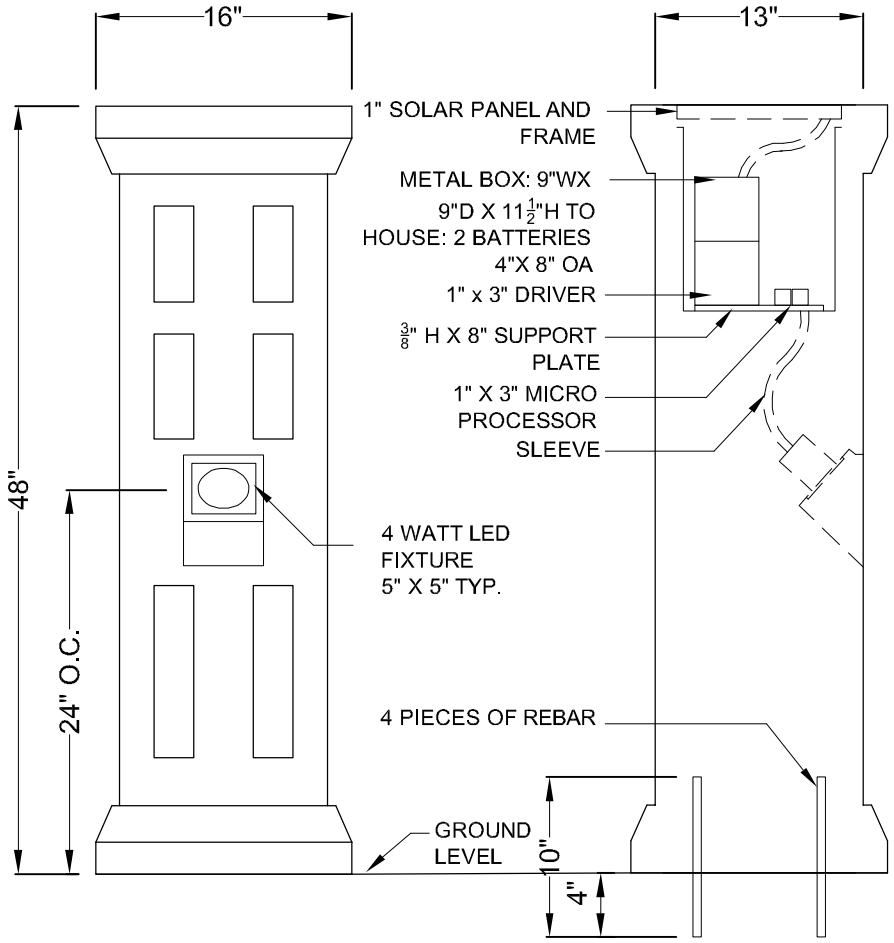

1 DIMETRIC
1" = 1'-0"

2 FRONT ELEVATION
1" = 1'-0"

3 SECTION
1" = 1'-0"

"OAK PARK" SOLAR BOLLARD

P.O. Box 413005 Naples, FL 34101 5805 Glencove Drive # 705
 Naples, FL 34108
 Tel 239.514.3272 Fax 239.594.7778
www.Stonelight.com sales@stonelight.com