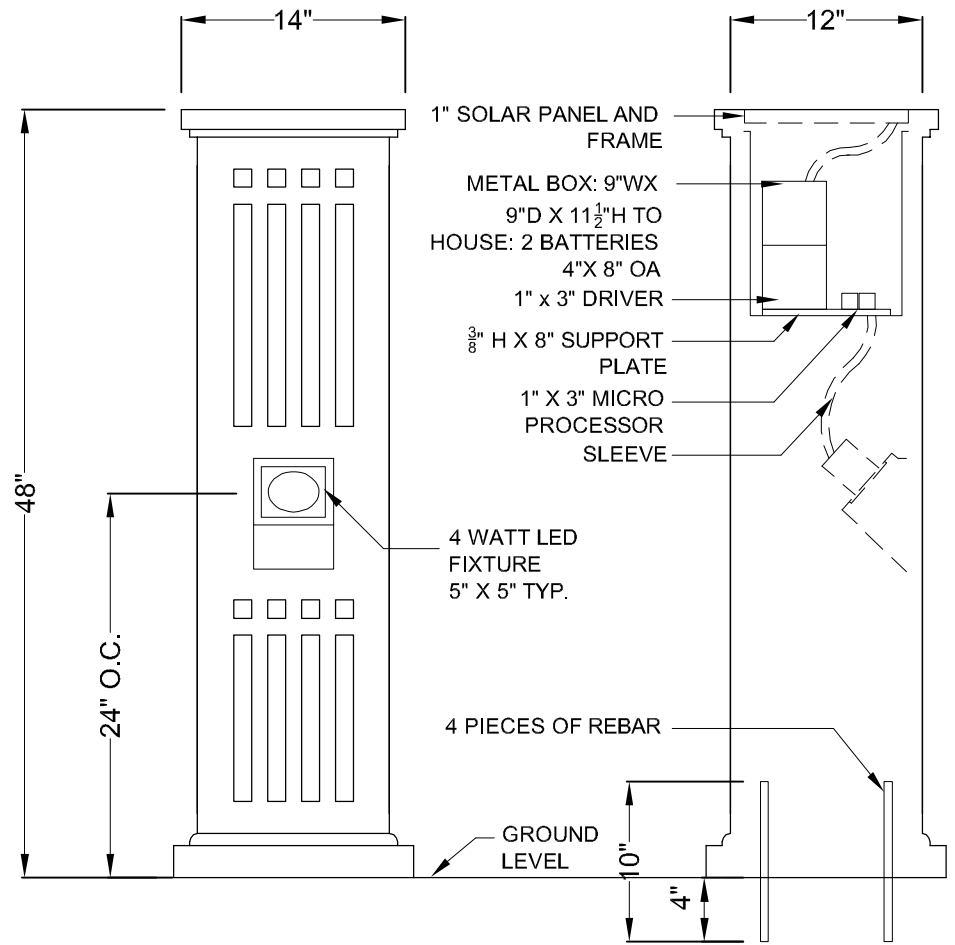

1 DIMETRIC
1" = 1'-0"

2 FRONT ELEVATION
1" = 1'-0"

3 SECTION
1" = 1'-0"

"MAYAN" SOLAR BOLLARD

P.O. Box 413005 Naples, FL 34101 5805 Glencove Drive # 705
 Naples, FL 34108
 Tel 239.514.3272 Fax 239.594.7778
www.Stonelight.com sales@stonelight.com

1 DIMETRIC
1" = 1'-0"

2 FRONT ELEVATION
1" = 1'-0"

3 SECTION
1" = 1'-0"

"OAK PARK" SOLAR BOLLARD

P.O. Box 413005 Naples, FL 34101 5805 Glencove Drive # 705
 Naples, FL 34108
 Tel 239.514.3272 Fax 239.594.7778
www.Stonelight.com sales@stonelight.com