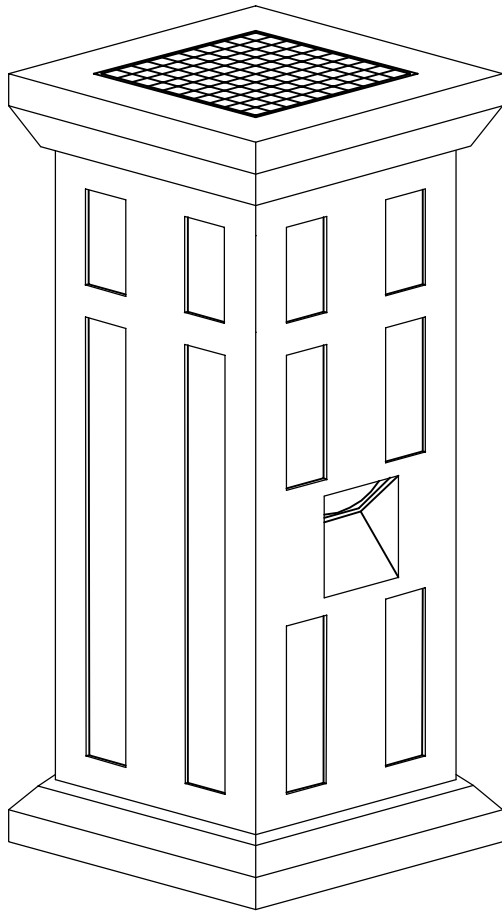

1 DIMETRIC
1" = 1'-0"

2 FRONT ELEVATION
1" = 1'-0"

3 SECTION
1" = 1'-0"

"OAK PARK" SOLAR BOLLARD

P.O. Box 413005 Naples, FL 34101 5805 Glencove Drive # 705
 Naples, FL 34108
 Tel 239.514.3272 Fax 239.594.7778
www.Stonelight.com sales@stonelight.com