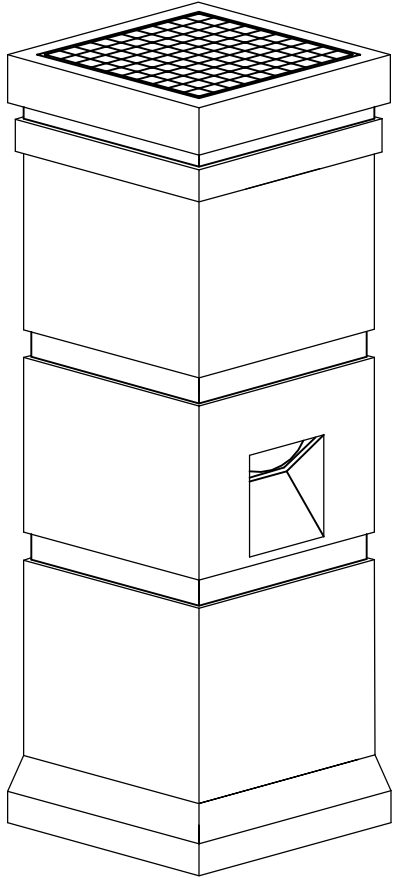

1 DIMETRIC
1" = 1'-0"

2 FRONT ELEVATION
1" = 1'-0"

3 SECTION
1" = 1'-0"

**"MALAGA"
SOLAR BOLLARD**

P.O. Box 413005 Naples, FL 34101 5805 Glencove Drive # 705
Naples, FL 34108
Tel 239.514.3272 Fax 239.594.7778
www.Stonelight.com sales@stonelight.com

1 DIMETRIC
1" = 1'-0"

2 FRONT ELEVATION
1" = 1'-0"

3 SECTION
1" = 1'-0"

"MAYAN" SOLAR BOLLARD

P.O. Box 413005 Naples, FL 34101 5805 Glencove Drive # 705
 Naples, FL 34108
 Tel 239.514.3272 Fax 239.594.7778
www.Stonelight.com sales@stonelight.com