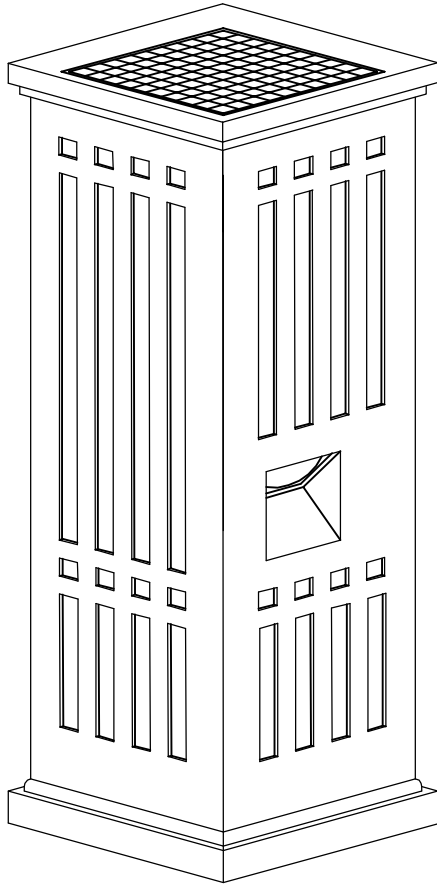

1 DIMETRIC
1" = 1'-0"

2 FRONT ELEVATION
1" = 1'-0"

3 SECTION
1" = 1'-0"

"MAYAN" SOLAR BOLLARD

P.O. Box 413005 Naples, FL 34101 5805 Glencove Drive # 705
 Naples, FL 34108
 Tel 239.514.3272 Fax 239.594.7778
www.Stonelight.com sales@stonelight.com