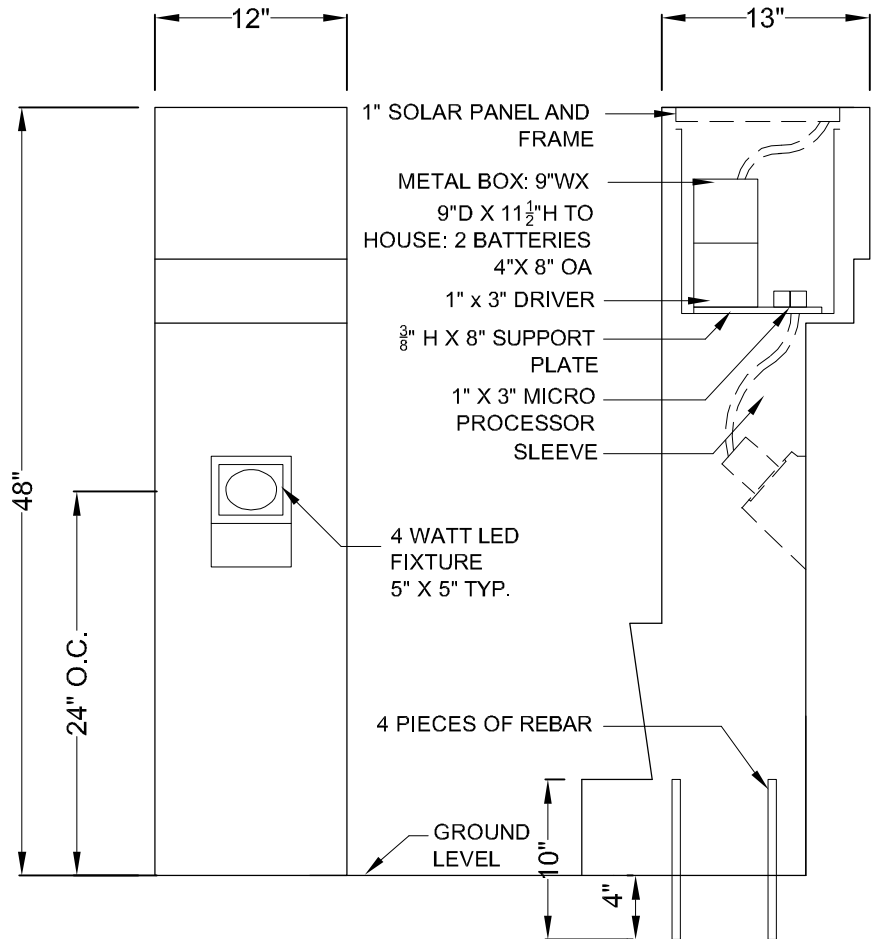

1 DIMETRIC
1" = 1'-0"

2 FRONT ELEVATION
1" = 1'-0"

3 SECTION
1" = 1'-0"

**"LARGE PRAIRIE"
SOLAR
BOLLARD**

P.O. Box 413005 Naples, FL 34101 5805 Glencove Drive # 705
Naples, FL 34108
Tel 239.514.3272 Fax 239.594.7778
www.Stonelight.com sales@stonelight.com