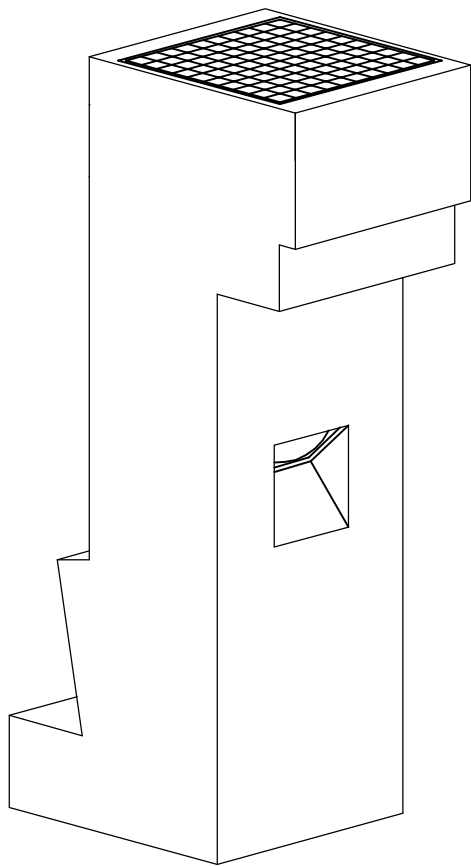

1 DIMETRIC
1" = 1'-0"

2 FRONT ELEVATION
1" = 1'-0"

3 SECTION
1" = 1'-0"

**"LARGE PRAIRIE"
SOLAR
BOLLARD**

P.O. Box 413005 Naples, FL 34101 5805 Glencove Drive # 705
Naples, FL 34108
Tel 239.514.3272 Fax 239.594.7778
www.Stonelight.com sales@stonelight.com