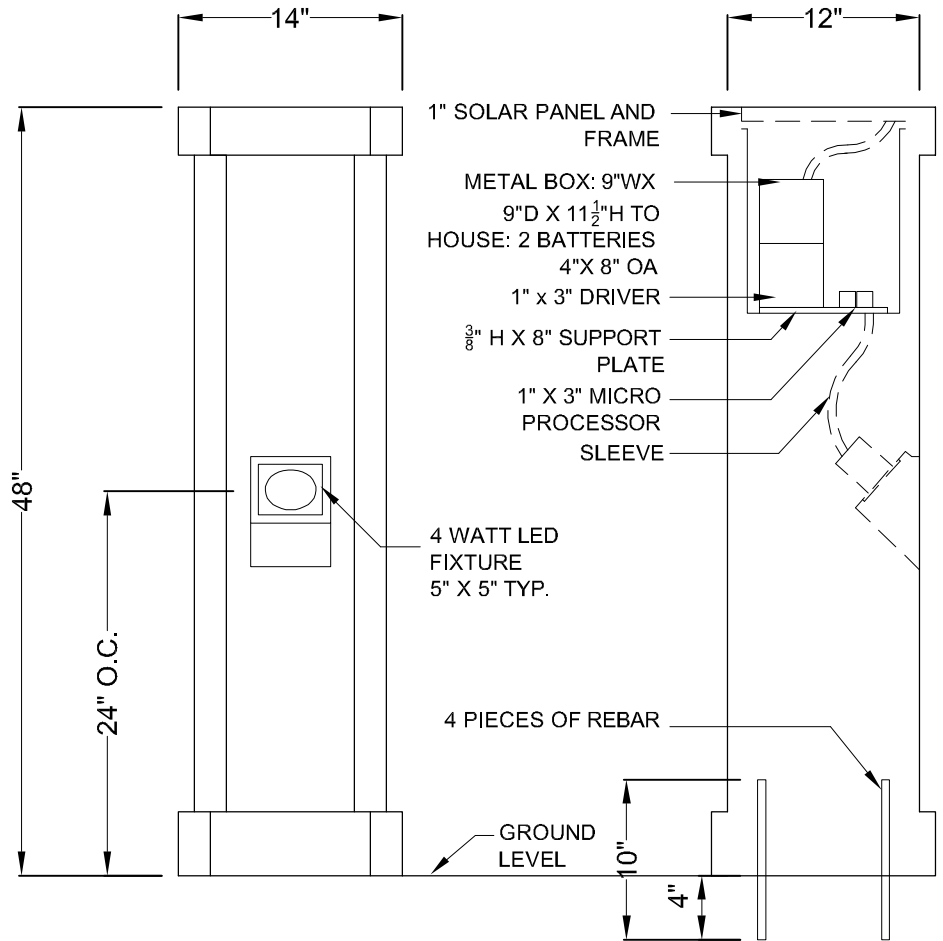

1 DIMETRIC
1" = 1'-0"

2 FRONT ELEVATION
1" = 1'-0"

3 SECTION
1" = 1'-0"

**"LEONARDO"
SOLAR
BOLLARD**

P.O. Box 413005 Naples, FL 34101 5805 Glencove Drive # 705
Naples, FL 34108
Tel 239.514.3272 Fax 239.594.7778
www.Stonelight.com sales@stonelight.com

1 DIMETRIC
1" = 1'-0"

2 FRONT ELEVATION
1" = 1'-0"

3 SECTION
1" = 1'-0"

**"MALAGA"
SOLAR BOLLARD**

P.O. Box 413005 Naples, FL 34101 5805 Glencove Drive # 705
Naples, FL 34108
Tel 239.514.3272 Fax 239.594.7778
www.Stonelight.com sales@stonelight.com