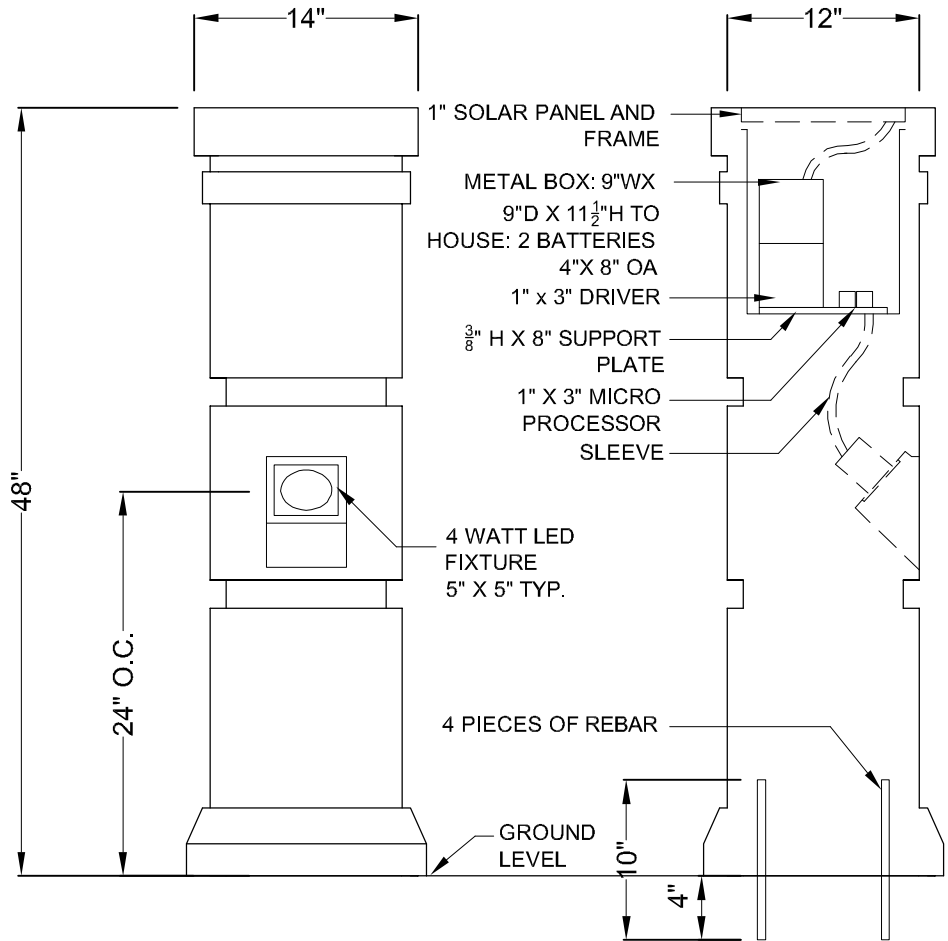

1 DIMETRIC
1" = 1'-0"

2 FRONT ELEVATION
1" = 1'-0"

3 SECTION
1" = 1'-0"

**"MALAGA"
SOLAR BOLLARD**

P.O. Box 413005 Naples, FL 34101 5805 Glencove Drive # 705
Naples, FL 34108
Tel 239.514.3272 Fax 239.594.7778
www.Stonelight.com sales@stonelight.com