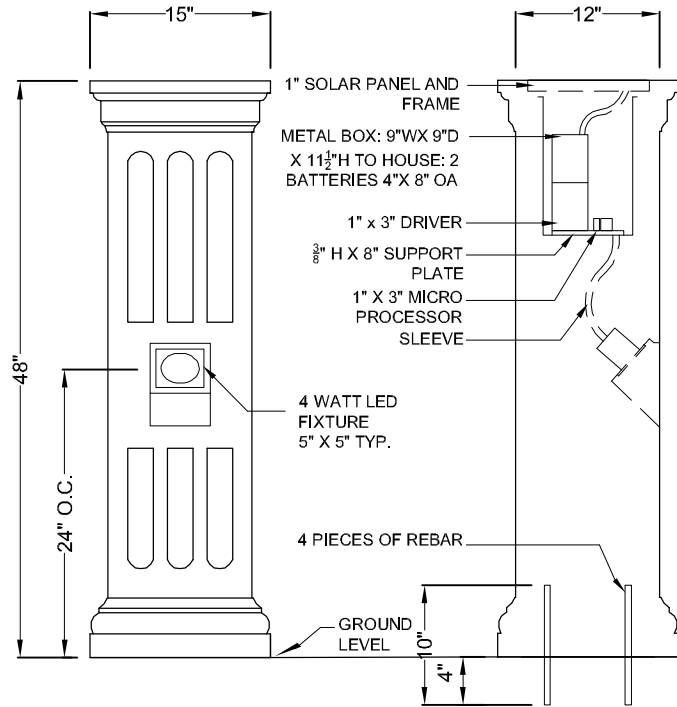

1 DIMETRIC
1" = 1'-0"

2 FRONT ELEVATION
1" = 1'-0"

3 SECTION
1" = 1'-0"

"AZTEC" SOLAR BOLLARD

P.O. Box 413005 Naples, FL 34101 5805 Glencove Drive # 705
Naples, FL 34108
Tel 239.514.3272 Fax 239.594.7778
www.Stonelight.com sales@stonelight.com

1 DIMETRIC
1" = 1'-0"

2 FRONT ELEVATION
1" = 1'-0"

3 SECTION
1" = 1'-0"

**"LEONARDO"
SOLAR
BOLLARD**

P.O. Box 413005 Naples, FL 34101 5805 Glencove Drive # 705
Naples, FL 34108
Tel 239.514.3272 Fax 239.594.7778
www.Stonelight.com sales@stonelight.com